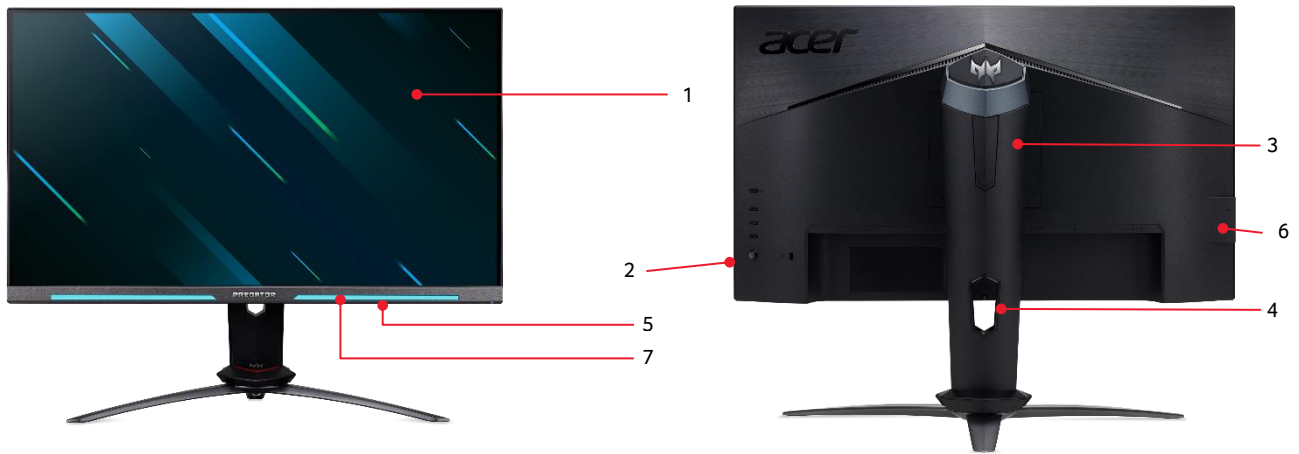

Predator XB3

XB273U GS

MYTHIC SPEED

- Smooth gaming with NVIDIA® G-SYNC™ Compatible technology
- 27" WQHD (2560x1440) gaming monitor
- Rapid 165Hz Refresh Rate
- 1ms (G to G), 0.5ms (Min., G to G) response time
- VESA DisplayHDR™ 400
- RGB lighting strip & Lightning Chin
- RGB Light Sense

Product views	1. 27"16:9 display 2. Power button / OSD button 3. Height adjustment stand	4. Cable management 5. 2W x 2 Speaker 6. USB 3.0 7. Lightning Chin
Color	Black/Dark silver	
Dimensions and weight	Dimensions: 66.88 (W) x 48.6 (H) x 21.6 (D) cm 26.3 (W) x 19.1 (H) x 8.5 (D) inches	Weight: 7.35 (kg) 16.2 (lbs)
Size	27" [16:9]	
Active display area	596.74x335.66mm	
Maximum resolution	2560x1440@165Hz DCI-P3 95% wide color gamut IPS Panel	
Response time	1ms (G to G), 0.5ms (Min., G to G) over drive mode	
Contrast ratio	100 million: 1 max (ACM)	
Brightness	Native: 400nits, HDR400 mode: peak 400nits	
Viewing angle (CR=10)	178°(H), 178°(V)	
Colors	16.7M	
Bits	8Bit	
Input signal	1xHDMI(v2.0) +1xHDMI(v2.0) + DisplayPort(v1.2a)+ SPK + Audio out + USB 3.0x2 (Two USB ports on side)	
	*Two USB ports at rear: For lighting strip connection only	
Speakers	2Wx2 (optional)	
VESA Wall mounting	100X100mm	
Power supply (100V-240V)	External adapter	
Power Consumption (ENERGY STAR)	Off: 0.29W	Sleep: 0.63W On: 30.06W
Support	NVIDIA G-SYNC™ Compatible technology	
ErgoStand	Tilt • -5°~ 20° Swivel • +/- 20°	Height adjustment • 115mm Pivot • Yes